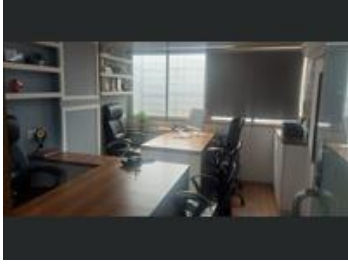

Office Space for rent in Dhole Patil Road area, Pune

30,001-40,000

Office Space For Rent In Pune

Dhole Patil, Dhole Patil Road, Pune - 411001 (Maharashtr...

- Area: 750 SqFeet ▾
- Bathrooms: One
- Floor: First
- Total Floors: Four
- Facing: East
- Furnished: Furnished
- Lease Period: 48 Months
- Monthly Rent: 30,001-40,000
- Age Of Construction: 13 Years
- Available: Immediate/Ready to move