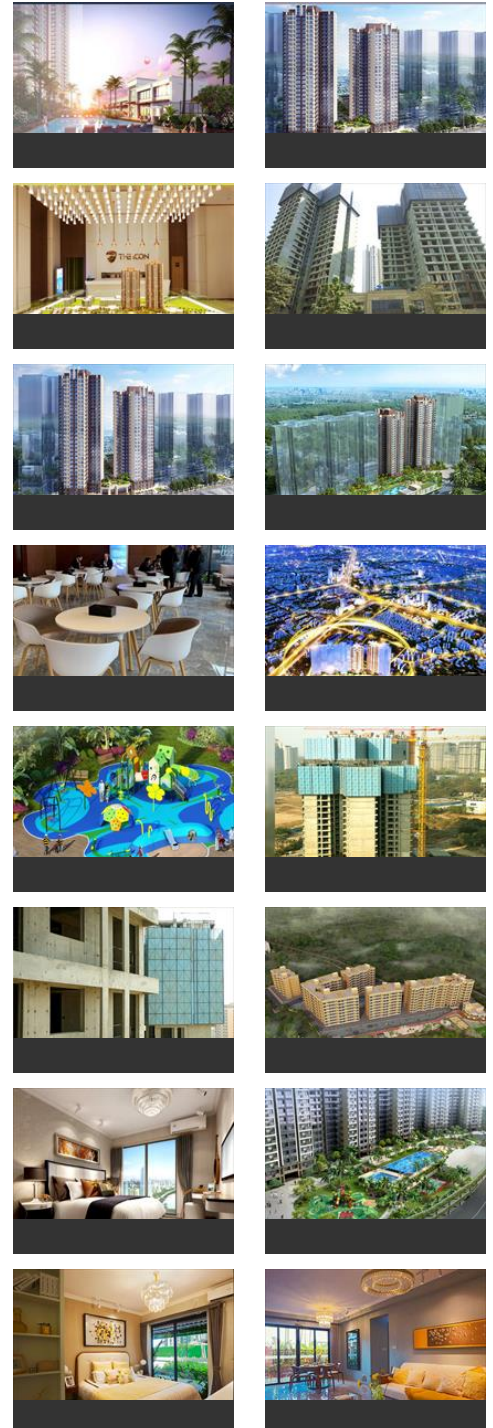

Pictures

Location

* Location may be approximate

Landmarks