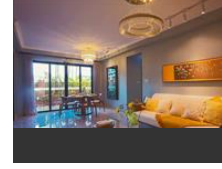

Restaurant & Shops

K Kamini Boutique (<0.5km), Kamini Dori Wear (<0.5km), Nature Fresh (<0.5km), Casah Casual Store ([more...](#))

Locality Reviews

Dhokali Naka, Thane

Its a good residential place, best school, best shopping malls only here only,

Pros:

- ROAD ARE CLEAN AND GOOD

Cons:

- SONE TIMES EVENING TRAFFIC MAY B THR

Posted: Dec 27, 2018 by Dr Devendra Kumar

Dhokali Naka, Thane is rated 5 out of 10 based on 1 user reviews.

Disclaimer: The reviews are opinions of PropertyWala.com members, and not of PropertyWala.com.