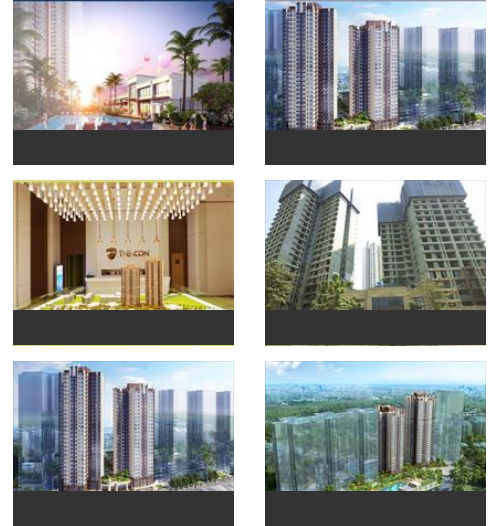

1 Bedroom Apartment / Flat for sale in Dhokali Naka, Thane

83 lakhs

1 Bedroom Apartment For Sell In Thane

The Icon By Risland, Dhokali Naka, Thane - 421501 (Mah...

- Project/Society: The Icon by Risland
- Area: 1050 SqFeet
- Bedrooms: One
- Bathrooms: One
- Floor: Fourth
- Total Floors: Ten
- Facing: North East
- Furnished: Semi Furnished
- Transaction: New Property
- Price: 8,300,000
- Rate: 7,905 per SqFeet ^{-45%}
- Age Of Construction: 1 Years
- Possession: Within 6 Months

Project Pictures

* These pictures are of the project and might not represent the property

Explore

[Similar Properties](#)

[Properties in Dhokali Naka, Thane](#)

[Projects in Thane](#)

[Brokers in Thane](#)

More Information