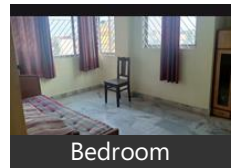

Drawing Room

Bedroom