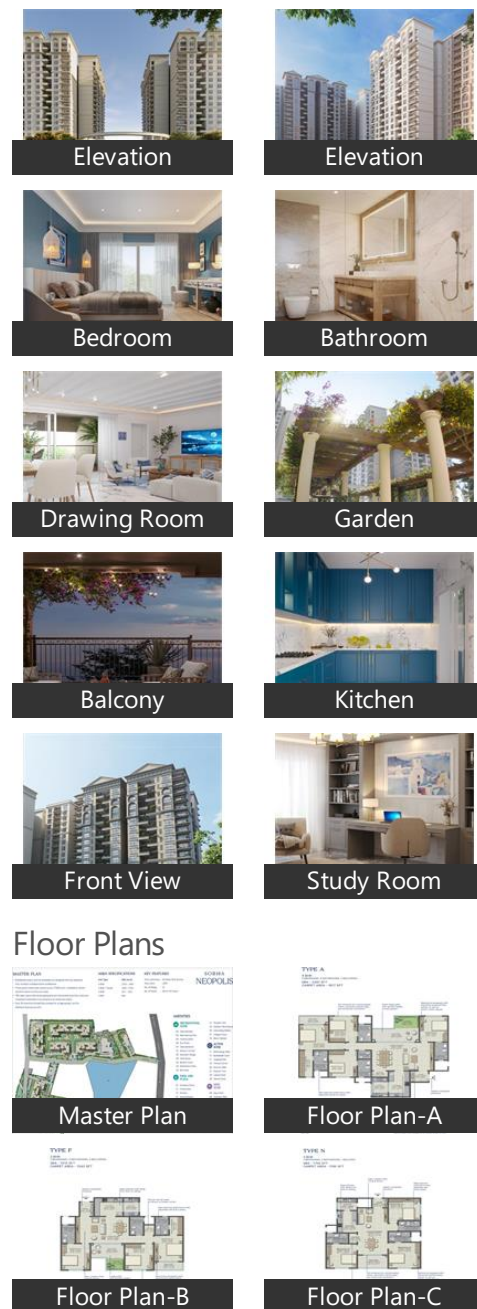

3 Bedroom Apartment / Flat for sale in SOBHA Neopolis, New Panathur, ... 2 crores

3 Bedroom Apartment For Sale In New Panathur, Bangalore

Sobha Neopolis, New Panathur, Bangalore - 560087 (Kar..

- Project/Society: [SOBHA Neopolis](#)
- Area: 149 SqMeters ▾
- Bathrooms: Three
- Price: 20,000,000
- Age Of Construction: Under Construction
- Possession: Within 5 Years
- Bedrooms: Three
- Transaction: New Property
- Rate: 1.34 lakh per SqMeter

Description

SOBHA Neopolis is a Greek themed residential township located near Panathur , off Marathahalli -ORR in Bengaluru. It offers 3 BHK luxury residences with 65+ amenities. This project has 1875 luxurious apartment spread across 26 acres and 19 high-rise towers. The interiors are lavishly designed in Greek style giving your home a Santorini look and feel. The project comes with world-class amenities like three Clubhouses with indoor facilities, a Meandering Pool, an Aqua Park, Cascading Waters, a Pergola Trail, a Grecian Trail, Santorini Village, a BBQ and picnic Plaza, Olympus Plaza, a Clock Tower at the Entrance Plaza, an Amphitheatre, Moon Garden, Foliage Cross and many more.

RERA ID :-PRM/KA/RERA/1251/446/PR/200923/006269

Amenities:-

- Three Santorini themed Clubhouses with indoor facilities
- Meandering Pool
- Aqua Park
- Cascading Waters
- Pergola Trail
- Grecian Trail
- Santorini Village
- BBQ & Picnic Plaza
- Olympus Plaza
- Clock Tower at the Entrance Plaza
- Amphitheatre
- Moon Garden
- Foliage Cross and many more.

When you contact, don't forget to mention that you saw this ad on PropertyWala.com.

Features

General

- Power Back-up ■ Centrally Air Conditioned
- Room AC ■ Lifts ■ High Speed Internet ■ Wi-Fi

Lot

- Balcony ■ Park Facing

Exterior

- Reserved Parking ■ Visitor Parking

Maintenance