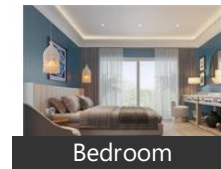

3 Bedroom Apartment / Flat for sale in SOBHA Neopolis, New Panathur, ... 2 crores

3 Bedroom Apartment For Sale In New Panathur, Bangalore

Sobha Neopolis, New Panathur, Bangalore - 560087 (Kar..

- Project/Society: [SOBHA Neopolis](#)
- Area: 149 SqMeters ▾
- Bathrooms: Three
- Price: 20,000,000
- Age Of Construction: Under Construction
- Possession: Within 5 Years
- Bedrooms: Three
- Transaction: New Property
- Rate: 1.34 lakh per SqMeter

Description

SOBHA Neopolis is a Greek themed residential township located near Panathur , off Marathahalli -ORR in Bengaluru. It offers 3 BHK luxury residences with 65+ amenities. This project has 1875 luxurious apartment spread across 26 acres and 19 high-rise towers. The interiors are lavishly designed in Greek style giving your home a Santorini look and feel. The project comes with world-class amenities like three Clubhouses with indoor facilities, a Meandering Pool, an Aqua Park, Cascading Waters, a Pergola Trail, a Grecian Trail, Santorini Village, a BBQ and picnic Plaza, Olympus Plaza, a Clock Tower at the Entrance Plaza, an Amphitheatre, Moon Garden, Foliage Cross and many more.

RERA ID :-PRM/KA/RERA/1251/446/PR/200923/006269

Amenities:-

- Three Santorini themed Clubhouses with indoor facilities
- Meandering Pool
- Aqua Park
- Cascading Waters
- Pergola Trail
- Grecian Trail
- Santorini Village
- BBQ & Picnic Plaza
- Olympus Plaza
- Clock Tower at the Entrance Plaza
- Amphitheatre
- Moon Garden
- Foliage Cross and many more.

When you contact, don't forget to mention that you saw this ad on PropertyWala.com.

Features

General

- Power Back-up ■ Centrally Air Conditioned
- Room AC ■ Lifts ■ High Speed Internet ■ Wi-Fi

Lot

- Balcony ■ Park Facing

Exterior

- Reserved Parking ■ Visitor Parking

Maintenance