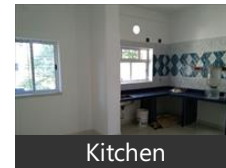

2 Bedroom Apartment / Flat for sale in Rajdanga, Kolkata

26 lakhs

★ Featured

New Flat For Sale Rajdanga 100 Metre Distance Acropolis Mall

Rajdanga Main Road Kasba Kolkata, Rajdanga, Kolkata -..

- Area: 680 SqFeet ▾
- Bathrooms: One
- Total Floors: Four
- Furnished: Unfurnished
- Price: 2,600,000
- Age Of Construction: 1 Years
- Possession: Immediate/Ready to move
- Bedrooms: Two
- Floor: First
- Facing: South West
- Transaction: New Property
- Rate: 3,824 per SqFeet ^{-10%}

Description

New flat for sale 2 BHK 1 bath first floor available plate three types 620 square feet 68 square feet 750 square feet @ 3500 per sq feet nearest mall acropolis DPS school all types of facilities available for this area very nice teleportation facilities in this location

When you call, don't forget to mention that you saw this ad on PropertyWala.com.

Features

Lot ■ Balcony ■ Corner Location Exterior ■ Visitor Parking	Interior ■ Marble Flooring Maintenance ■ Water Supply / Storage ■ Waste Disposal

Location

* Location may be approximate

Landmarks

Nearby Localities

[R B Connector](#), [Kasba](#), [P.Majumder Road](#), [Nandi Baagan](#), [Ramlal Bazar](#), [E M Bypass Extension](#), [Ruby Hospital Main Rd](#), [Ruby General Hospital](#), [Tiljala](#), [Gitanjali park](#), [R B Connector](#), [Kasba](#), [P.Majumder Road](#), [Kabardanga Bazar](#), [Ramlal Bazar](#), [E M Bypass Extension](#), [Taqore Park](#), [Ruby Hospital Main Rd](#), [Ruby General Hospital](#), [Tiljala](#), [R B Connector](#), [Kasba](#), [Haltu](#), [P.Majumder Road](#), [Ramlal Bazar](#), [E M Bypass Extension](#), [Kasba Golpark](#), [Ruby Hospital Main Rd](#), [Ruby General Hospital](#), [Tiljala](#), [R B Connector](#), [Kasba](#), [Haltu](#), [P.Majumder Road](#), [Ramlal Bazar](#), [E M Bypass Extension](#), [Kasba Golpark](#), [Ruby Hospital Main Rd](#), [Ruby General Hospital](#), [Tiljala](#)

* All distances are approximate

Locality Reviews

Rajdanga, Kolkata