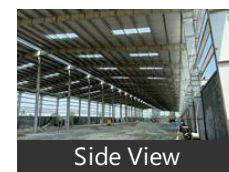

Warehouse / Godown for rent in Rayanapadu, Vijayawada

10 - 20 lacs

Built To Warehouse Available In Rayanapadu, Vijayawada.

Rayanapadu, Rayanapadu, Vijayawada - 521225 (Andhra..

- Area: 30000 SqFeet ▾
- Bathrooms: Four
- Floor: Ground
- Total Floors: One
- Facing: North
- Furnished: Semi Furnished
- Lease Period: 60 Months
- Monthly Rent: 10 - 20 lacs
- Age Of Construction: Under Construction
- Available: Within 1 Year

Advertiser Details

Bavithaa Business Solutions
BBSS ILP
Managing Director
Gachibowli, Hyderabad
mob: 9640565555
tel: 9948947878
mail: bavithabizsols@gmail.com
www.bbss.in

Scan QR code to get the contact info on your mobile
[View all properties by Bavithaa Business Solutions Pvt Ltd](#)

Description

At BBSS, it offers a wide range of business solutions that are suitable for all types of business activities such as manufacturing, logistics, trade and distribution. Whether you are a small start-up or an established large-scale business, we can offer customised business facilities spread across AP and South India.

When you contact, don't forget to mention that you found this ad on PropertyWala.com.

Features

Exterior ■ Reserved Parking ■ Visitor Parking ■ Servant Quarter	Maintenance ■ Maintenance Staff ■ Water Supply / Storage ■ Rain Water Harvesting ■ Waste Disposal

Location

* Location may be approximate

Landmarks

Restaurant & Shops