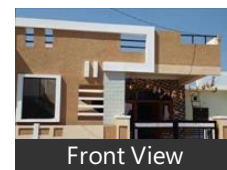

Front View

* Location may be approximate

Landmarks