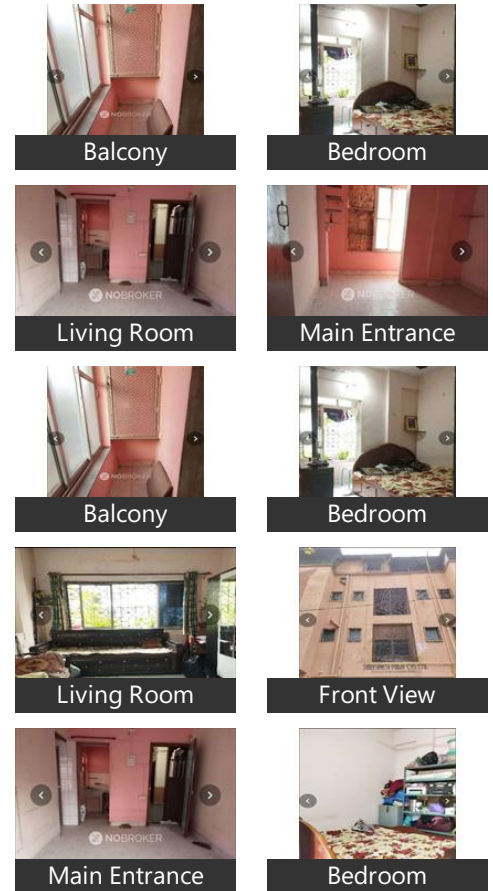

1 Bedroom Apartment / Flat for sale in New Panvel Sector-10, Navi Mum.. 41 lakhs

One Bedroom Apartment In New Panvel Shree Ganesh CHS, New Panvel Sector-10, Navi Mumbai...

- Area: 467 SqFeet ▾
- Bathrooms: One
- Total Floors: Three
- Furnished: Semi Furnished
- Transaction: Resale Property
- Price: 4,100,000
- Age Of Construction: 14 Years
- Possession: Immediate/Ready to move
- Bedrooms: One
- Floor: Second
- Facing: South
- Rate: 8,779 per SqFeet

Advertiser Details

Raju Daniel
Customer Support / BPO / KPO Professional

Kottarakkara, Kollam
mob: 9619866714
tel: 8652182415
mail:
www.propertywala.com/U816669396

Scan QR code to get the contact info on your mobile

Description

I am pleased to offer this well-presented and generously proportioned one bedroom apartment. The price is negotiable and no brokerage fees in between. The home comes with a built up area of more than 467 sq feet and a carpet area of 393 Sq feet. This is a south facing home on the 2nd floor that comes with ample bike parking facility.

This would be a perfect option for first time buyers at a great location with beautiful scenery nearby and all the amenities within walking distance. The Panvel Railway station is also just 10-15 min walking distance from the apartment.

This property is also a great opportunity for investors with an existing tenant already at the place who are ready to move out if needed by the new home owners.

When you contact, don't forget to mention that you found this ad on PropertyWala.com.

Features

Security

- Security Guards

Exterior

- Reserved Parking - Bike

Lot

- Balcony

Maintenance

- Water Supply / Storage
- Boring / Tube-well
- Waste Disposal

Location

* Location may be approximate

Landmarks

Restaurant & Shops