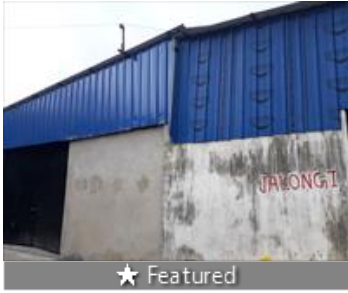

Warehouse / Godown for rent in Nazirabad, Kolkata

78,000

★ Featured

Warehouse For Rent Near Ruby Hospital Mor Anandapur Nazirabad Main Road

Em Bypass Ruby Anandapur Nazirabad, Nazirabad, Kolk...

- Area: 3200 SqFeet ▾
- Bathrooms: Two
- Lease Period: 36 Months
- Monthly Rent: 78,000
- Rate: 24 per SqFeet **-10%**
- Age Of Construction: 1 Years
- Available: Immediate/Ready to move

[View all properties by Houseaa Reality](#)

Description

Warehouse for rent in Nazirabad this area connected by Em bypass ruby and E RB CONNECTOR kasba 2km distance Science City 21 km distance Dumdum Airport 5 km distance Ballygunge railway station and Bagha Jatin railway station commercial property water connection and commercial electricity bill very nice parking area