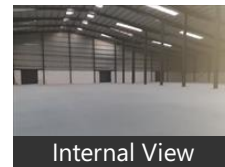

Warehouse / Godown for rent in Makali, Bangalore

6 lakhs

★ Featured

Warehouse/ Godown For Rent At Makali / Nelamangala / Tumkur Road

Makali, Makli, Nelamangala, NH 4, 8th Mile Tumkur Road..

- Area: 30000 SqFeet ▾
- Bathrooms: Six
- Floor: Ground
- Total Floors: One
- Facing: North
- Furnished: Semi Furnished
- Lease Period: 24 Months
- Monthly Rent: 600,000
- Rate: 20 per SqFeet **+15%**
- Age Of Construction: 2 Years
- Available: Immediate/Ready to move

Description

Warehouse / Godown Space for Rent At Makali, Nelamangala, Makali, Close to Himalaya Drugs, Husker Road, NH - 4, 8th Mile Road, Tumkur Road, Nelamangala, Bangalore - Mumbai Highway, Makali, Nelamangala, Makali, Bangalore for which Rent is negotiable.

This Warehouse / Godown is close to Main Road, with facility for labor nearby, close to hospitals, bus stand, police station, fire brigade, access to transport with plenty of parking for trucks & 40ft containers.

Facilities toilets for labours, office with attached washroom. Vdf flooring, canopy done. Facility for crane, 4ft dock with dock leveller provision, lighting arrestor, fire hydrant with sprinkler facility if required. Turbo Ventilators, exhaust, natural lighting, back up, power, borewell water facility,

New construction, security room, labor room, drivers rest room, close gated 10ft compound wall with 3ft above barewire, cement Roads all around with drainage systems.

When you call, don't forget to mention that you saw this ad on PropertyWala.com.

Features

General

- Power Back-up
- Room AC
- Lifts
- Wi-Fi

Lot

- Corner Location

Maintenance

- Maintenance Staff
- Water Supply / Storage
- RO System
- Water Softner
- Boring / Tube-well
- Rain Water Harvesting
- Waste Disposal

Security