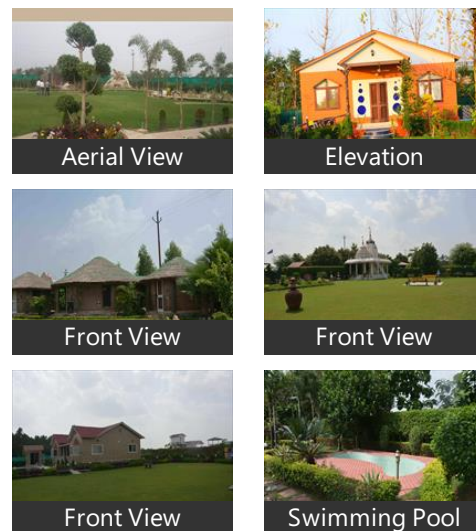

Residential Plot / Land for sale in Dkrrish Green Beauty Farms, Sector 135.. 55 lakhs

★ Featured

Noida Premium Farm Land

Green Beauty Farm, Sector 135, Noida - 201301 (Uttar Pr...

- Project/Society: [Dkrrish Green Beauty Farms](#)
- Area: 1268 SqYards ▾ ■ Facing: North East
- Transaction: New Property ■ Price: 5,500,000
- Rate: 4,338 per SqYard **-50%**
- Possession: Immediate/Ready to move

Advertiser Details

Investor Arena Consulting
Dheeraj Singh
Sales Director

Noida Extension, Greater Noida
mob: 9990215588
tel:
mail:
<https://www.investorarena.in/>

Scan QR code to get the contact info on your mobile
[View all properties by Investor Arena Consulting](#)

Description

FACILITIES AND AMENITIES

- Individual wire- fencing with plantation
- Black carpet road from expressway to Farm houses
- Roads side plantation
- All Farms facing 25-30 feet wide road
- Street lights
- Sprawling Lawns

- Water Harvesting System
- Ready Possession
- 24*7 Securities
- Maintenance Staff
- Government Electricity
- Tree Lined Sidewalks

- Swimming Pool
- Club House
- Cricket Ground
- Party Lawn
- Jogging Track

When you call, please mention that you saw this ad on PropertyWala.com.

Features

Land Features

- Clear Title ■ Freehold Land ■ Plot Boundary Wall
- Society Boundary Wall ■ Corner Plot
- Feng Shui / Vaastu Compliant
- Club / Community Center ■ Park/Green Belt Facing
- Water Connection ■ Close to School

Location

* Location may be approximate

Landmarks

Hospitals & Clinics

Kabira Health Care & Maternity Cent... Thyrocare (<0.5km), Dr. Ashish Clinic (<0.5km), Dr. Atul Kumar (<0.5km), Megacare Hospimed Services (<1km), Dr Anil Thakwani Gynae Clinic (<1km. Bangali Clinic (<1km),

Pictures

Project Pictures