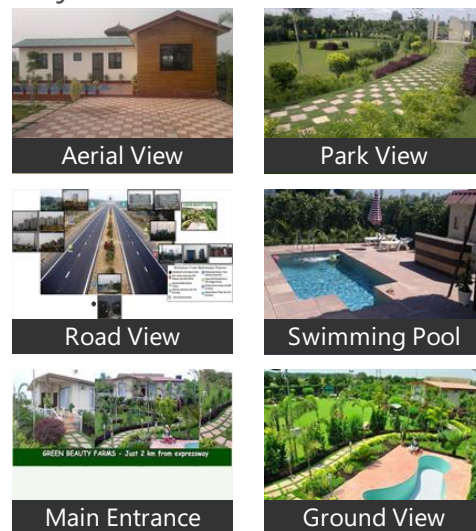

Project Pictures