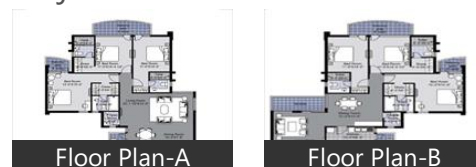

Pictures

Project Pictures

* These pictures are of the project and might not represent the property

Project Floor Plans

Aryavarta Ayurvedic Panchakarma C... Aayurvedha Ayurveda (<1km), Dr Mayur Anand Clinic (<1km), Sehat Clinic (<1km), Dr Shweta Goswami Jaypee Hospital ... Pets Care and Boarding (<1km), Max Lab (<1km), Relief & Rehab (<1km), Laxmi Medical Store Near Raj Polycli... Krishna Health Care (<1km), Joy Care Polyclinic (<1km), Just Relief (<1km), Glocal Healthcare Systems (<1km), Apollo Diagnostics (<1km), Janseva Clinic Dr Ahutosh (<1km), Dr. Ruchi Gupta Clinic (<1km), Dr. Bhutani, Dr. Bhumika Shukla Clinic (<2km), Dr Rajni Katyal Homeopathy (<2km), Felix Hospital (<2km), 24 7 Pet Clinic Surgery Centre Noi (<... Vihar Clinic (<2km), Express Medicare Private Limited (<2... Lenskart.Com at Sector 137 Noida (<... Ram Medicare (<2km), Dr Plus Pharmacy (<2km)