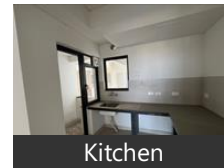

3 Bedroom Apartment / Flat for sale in Belegghata, Kolkata

1.65 crore

★ Featured

3bhk, Residential Flat For Sale In Jiva Homes At Belegghata Near Belegghata Crossing

Jiva Homes, Near Belegghata Crossing, Belegghata, Kolkata.

- Area: 1400 SqFeet ▾
- Bedrooms: Three
- Bathrooms: Two
- Floor: Eighth
- Total Floors: Twelve
- Facing: South East
- Furnished: Unfurnished
- Transaction: New Property
- Price: 16,500,000
- Rate: 11,786 per SqFeet
- Age Of Construction: 5 Years
- Possession: Immediate/Ready to move

Description

Residential Flat For Sale In Jiva Homes At Belegghata Near Belegghata Crossing
3 Bedrooms , 2 Bathrooms, 1 Balcony
1400 Sqft
8Th (Out Of 12Th Floors).
Unfurnished With 1 Car Parking
Price-1.65 Cr, Note Our Brokerage Charge Is 2 Percent On Sell
Water Storage, Security, Power Backup, Lift Available Etc.

Please mention that you saw this ad on PropertyWala.com when you contact.

Location

* Location may be approximate

Landmarks

Nearby Localities

[Sealdah](#), [AJC Bose Road](#), [Moulali](#), [Bonhooghly](#), [Tangra](#), [Salap](#), [Manik Tala](#), [Phoolbagan](#), [Chandni Chowk](#), [Chowringhee](#)

* All distances are approximate

Locality Reviews

Belegghata, Kolkata

Belegghata is a posh area of Kolkata. Well connected from anywhere in the city. It's just 2.5 km from EM Bypass as well as Sealdah Station.

Pros:

- 2.5 km from EM Bypass
- 2.5 km from Sealdah
- Posh area

Posted: May 21, 2013 by [Kamalakshya Saha (Milestone Property Management)](#)

Belegghata, Kolkata is rated 9 out of 10 based on 1 user reviews.

Disclaimer: The reviews are opinions of PropertyWala.com members, and not of PropertyWala.com.

Advertiser Details

Exact Match

EXACT MATCH YOUR REAL ESTATE EXPERTS

Branch Head

Park Street, Kolkata

Mobile: 9830034227

Phone: +91-33-40081750