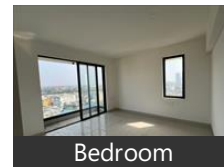

3 Bedroom Apartment / Flat for sale in Belegghata, Kolkata

1.65 crore

★ Featured

3bhk, Residential Flat For Sale In Jiva Homes At Belegghata Near Belegghata Crossing

Jiva Homes, Near Belegghata Crossing, Belegghata, Kolkata.

- Area: 1400 SqFeet ▾
- Bedrooms: Three
- Bathrooms: Two
- Floor: Eighth
- Total Floors: Twelve
- Facing: South East
- Furnished: Unfurnished
- Transaction: New Property
- Price: 16,500,000
- Rate: 11,786 per SqFeet
- Age Of Construction: 5 Years
- Possession: Immediate/Ready to move

Description

Residential Flat For Sale In Jiva Homes At Belegghata Near Belegghata Crossing
3 Bedrooms , 2 Bathrooms, 1 Balcony
1400 Sqft
8Th (Out Of 12Th Floors).
Unfurnished With 1 Car Parking
Price-1.65 Cr, Note Our Brokerage Charge Is 2 Percent On Sell
Water Storage, Security, Power Backup, Lift Available Etc.

Please mention that you saw this ad on PropertyWala.com when you contact.

Location

* Location may be approximate

Landmarks

Nearby Localities

[Sealdah](#), [AJC Bose Road](#), [Moulali](#), [Bonhooghly](#), [Tangra](#), [Salap](#), [Manik Tala](#), [Phoolbagan](#), [Chandni Chowk](#), [Chowringhee](#)

* All distances are approximate

Locality Reviews

Belegghata, Kolkata

Belegghata is a posh area of Kolkata. Well connected from anywhere in the city. It's just 2.5 km from EM Bypass as well as Sealdah Station.

Pros:

- 2.5 km from EM Bypass
- 2.5 km from Sealdah
- Posh area

Posted: May 21, 2013 by [Kamalakshya Saha (Milestone Property Management)](#)

Belegghata, Kolkata is rated 9 out of 10 based on 1 user reviews.

Disclaimer: The reviews are opinions of PropertyWala.com members, and not of PropertyWala.com.

Advertiser Details

Exact Match

EXACT MATCH YOUR REAL ESTATE EXPERTS

Branch Head

Park Street, Kolkata

Mobile: 9830034227

Phone: +91-33-40081750