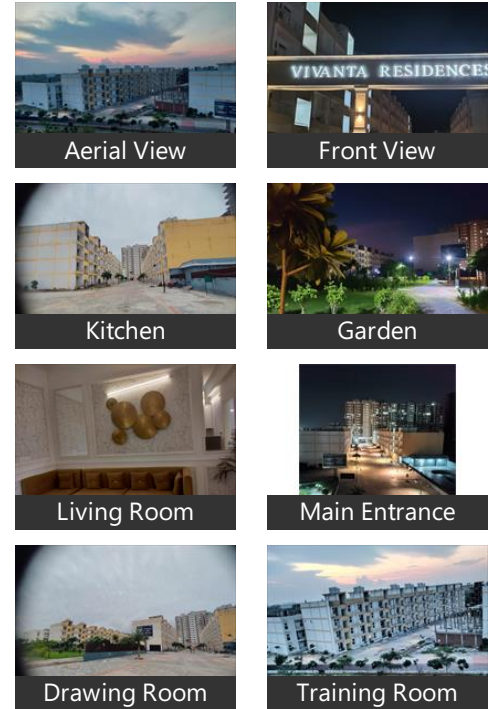

Pictures

Project Pictures

* These pictures are of the project and might not represent the property