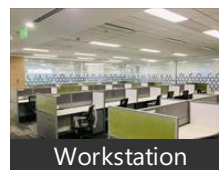

[View all properties by Adcon Realty](#)

Description

"Your Vision , Our Expertise", Manage Your Work from our excellent office , Where Every Detail Reflects Excellence.

Experience Hassle free work at our Fully Furnished Commercial Office on Balewadi , Pune. With 8,000 sq. ft of space , it's got 90 Workstations , 5 Cabins , Reception with Waiting Area , Conference Room , Meeting Room , Pantry , Server room , 5 Private Male and Female Washroom.

Our place is Well maintained, with Ample Parking , Comfy sofas in the Reception , Fully Air conditioning and High speed internet.

Perfect for your business needs!

For more info, just click on Contact button!

Adcon Realty at Your Service, Call Now!

Please mention that you found this ad on PropertyWala.com when you call.

Location

Pictures

Workstation

Conference Room

Waiting Area

Main Entrance