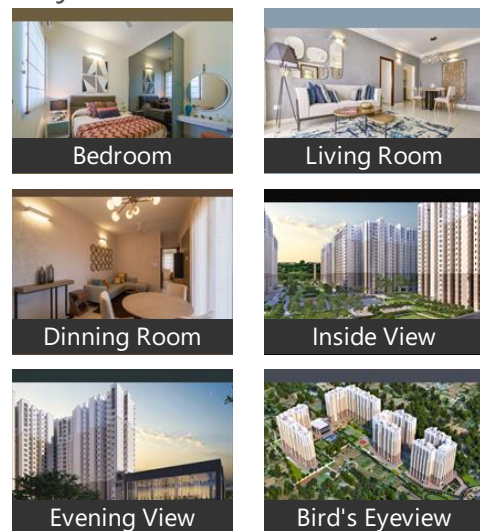

Project Pictures