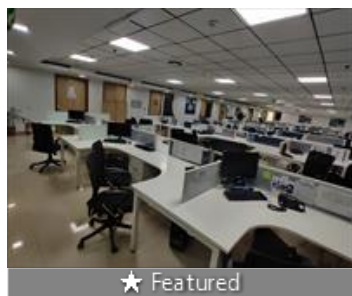

Office Space for rent in Balewadi, Pune

4.15 lakhs

★ Featured

Furnished Office Available For Lease In Prime Location Of Balewadi

Balewadi , Pune, Balewadi, Pune - 410045 (Maharashtra)

- Area: 5190 SqFeet
- Bathrooms: Four
- Floor: Fourth
- Total Floors: Eleven
- Facing: East
- Furnished: Furnished
- Lease Period: 24 Months
- Monthly Rent: 415,200
- Rate: 80 per SqFeet
- Age Of Construction: 5 Years
- Available: Immediate/Ready to move

Advertiser Details

Sandeep Rathore
Property Agent / Broker / Consultant

mob: 9907514400

tel:

mail:

www.propertywala.com/adcon-realty

Scan QR code to get the contact info on your mobile

[View all properties by Adcon Realty](#)

Description

"Your Vision , Our Expertise", Manage Your Work from our excellent office , Where Every Detail Reflects Excellence.

Experience Hassle free work at our Fully Furnished Commercial Office on Balewadi , Pune. With 5,190 sq. ft of space , it's got 85 Workstations , 4 Cabins , Reception , Conference Room , Meeting Room , Pantry , Server room , 4 Private Male and Female Washroom.

Our place is Well maintained, with Ample parking , Comfy sofas in the Reception , Fully Air conditioning and High speed internet.

Perfect for your business needs!

For more info, just click on Contact button!

Adcon Realty at Your Service, Call Now!

Please mention that you saw this ad on PropertyWala.com when you contact.

Features

General

- Power Back-up
- Centrally Air Conditioned
- Room AC
- Lifts
- High Speed Internet
- Wi-Fi

Lot

- Basement
- Corner Location

Recreation

- Park

Security

- Security Guards
- Electronic Security
- Intercom Facility
- Fire Alarm

Exterior

- Reserved Parking
- Visitor Parking

Maintenance

- Maintenance Staff
- Water Supply / Storage
- Water Softner
- Waste Disposal

Location

* Location may be approximate

Landmarks

Public Transport

Mojhe Vidyalyaya (<0.5km), Bharti Vidyapeeth Bus Stop (<0.5km), Bharat English School (<1km)

ATM/Bank/Exchange

Pictures