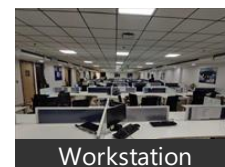

Description

"Your Vision , Our Expertise", Manage Your Work from our excellent office , Where Every Detail Reflects Excellence.

Experience Hassle free work at our Fully Furnished Commercial Office on Balewadi , Pune. With 5,190 sq. ft of space , it's got 85 Workstations , 4 Cabins , Reception , Conference Room , Meeting Room , Pantry , Server room , 4 Private Male and Female Washroom.

ATM/Bank/Exchange

Pictures

Workstation

Workstation

Workstation

Conference Room

Reception

Bathroom