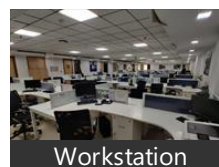

Description

"Your Vision , Our Expertise", Manage Your Work from our excellent office , Where Every Detail Reflects Excellence.

Experience Hassle free work at our Fully Furnished Commercial Office on Balewadi , Pune. With 5,190 sq. ft of space , it's got 85 Workstations , 4 Cabins , Reception , Conference Room , Meeting Room , Pantry , Server room , 4 Private Male and Female Washroom.

ATM/Bank/Exchange

Pictures

Workstation

Workstation

Workstation

Conference Room

Reception

Bathroom