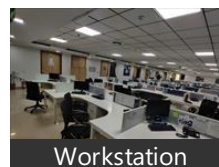

Description

"Your Vision , Our Expertise", Manage Your Work from our excellent office , Where Every Detail Reflects Excellence.

Experience Hassle free work at our Fully Furnished Commercial Office on Balewadi , Pune. With 5,190 sq. ft of space , it's got 85 Workstations , 4 Cabins , Reception , Conference Room , Meeting Room , Pantry , Server room , 4 Private Male and Female Washroom.

ATM/Bank/Exchange

Pictures

Workstation

Workstation

Workstation

Conference Room

Reception

Bathroom