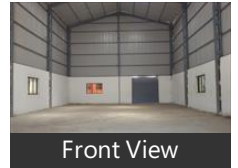

Industrial Building for rent in Patal Ganga, Navi Mumbai

1 Lakh

Available Industrial Premise Rental Basic: Additional Patalganga MIDC

Patalganga MIDC, Patal Ganga, Navi Mumbai (Maharash..

- Area: 3500 SqFeet ▾
- Floor: Basement
- Facing: West
- Lease Period: 1 Months
- Rate: 29 per SqFeet **+20%**
- Age Of Construction: Under Construction
- Available: Immediate/Ready to move
- Bathrooms: One
- Total Floors: One
- Furnished: Furnished
- Monthly Rent: 100,000

Description

Description of Property

Location of the Premises: Additional Patalganga MIDC

Plot Area :800 sq mtr

Covered Area: 3,500 sq ft

Expected rent: 1,00,000/-

Facilities Available: Power Connection, MIDC Water Supply, Washrooms/WC

When you contact us, please mention that you saw this ad on Property Wala

Please mention that you found this ad on PropertyWala.com when you call.

Location

* Location may be approximate

Landmarks

Nearby Localities

[Rasavni](#)

* All distances are approximate

Explore

[Similar Properties](#)

[Properties in Patal Ganga, Navi Mumbai](#)

[Projects in Navi Mumbai](#)

[Brokers in Navi Mumbai](#)

More Information

Advertiser Details

Unique Associates
R D Shetty
Consultant
Taloje MIDC, Navi Mumbai
mob: 8425917857
tel: +91-22-69523679
mail: uniqueassociates4@gmail.com
propertywala.com/unique-associates-mumbai

Scan QR code to get the contact info on your mobile

[View all properties by Unique Associates](#)

Pictures

Report a problem with this listing

Is this property no longer available or has incorrect information?

[Report it!](#)