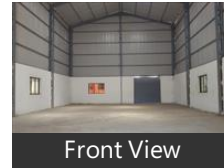

Industrial Building for rent in Patal Ganga, Navi Mumbai

1 Lakh

Available Industrial Premise Rental Basic: Additional Patalganga MIDC

Patalganga MIDC, Patal Ganga, Navi Mumbai (Maharash..

- Area: 3500 SqFeet ▾
- Floor: Basement
- Facing: West
- Lease Period: 1 Months
- Rate: 29 per SqFeet **+20%**
- Age Of Construction: Under Construction
- Available: Immediate/Ready to move
- Bathrooms: One
- Total Floors: One
- Furnished: Furnished
- Monthly Rent: 100,000

Description

Description of Property

Location of the Premises: Additional Patalganga MIDC

Plot Area :800 sq mtr

Covered Area: 3,500 sq ft

Expected rent: 1,00,000/-

Facilities Available: Power Connection, MIDC Water Supply, Washrooms/WC

When you contact us, please mention that you saw this ad on Property Wala

Please mention that you found this ad on PropertyWala.com when you call.

Location

* Location may be approximate

Landmarks

Nearby Localities

[Rasavni](#)

* All distances are approximate

Explore

[Similar Properties](#)

[Properties in Patal Ganga, Navi Mumbai](#)

[Projects in Navi Mumbai](#)

[Brokers in Navi Mumbai](#)

More Information

Advertiser Details

Unique Associates
R D Shetty
Consultant
Taloje MIDC, Navi Mumbai
mob: 8425917857
tel: +91-22-69523679
mail: uniqueassociates4@gmail.com
propertywala.com/unique-associates-mumbai

Scan QR code to get the contact info on your mobile

[View all properties by Unique Associates](#)

Pictures

Report a problem with this listing

Is this property no longer available or has incorrect information?

[Report it!](#)