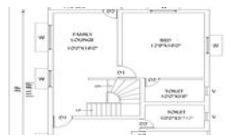

Other features

- Society Name: AV GARDENS ■ Possession: Immediate
- Ownership: Freehold
- Age of Property: Less than 5 Years

Gallery

Pictures

Elevation

Floor Plans

Ground Floor Plan

First Floor Plan