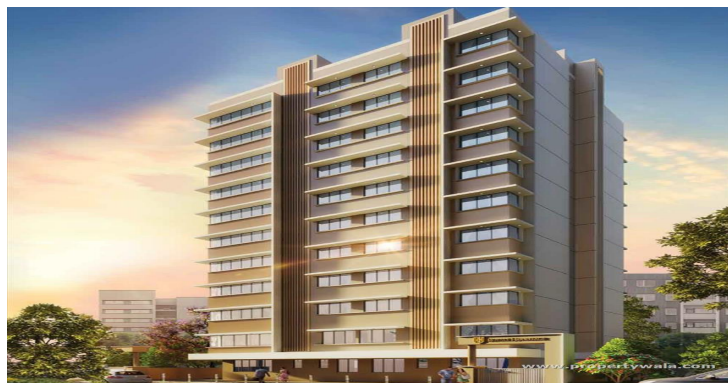

Yogi Royale Heritage - Andheri West, Mumbai

Vacation Homes With State-of-The-Art Amenities

Royale Heritage project lies at Andheri West with carpet areas ranging from 170 to 356 Sq.ft. carpet apartments.

- Project ID: J118983271
- Builder: Yogi Build Corporation
- Location: Yogi Royal Heritage, Andheri West, Mumbai - 400053 (Maharashtra)
- Completion Date: Mar, 2024
- Status: Started

Description

Yogi Royale Heritage is located at D.N Nagar, Andheri West. The apartments with carpet areas ranging from 170 to 356 Sq.ft. in between. The Project has total 65 units a total land area of 4922 Sq.ft has 1 Wings / Towers consists with latest amenities.