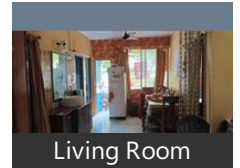

Living Room