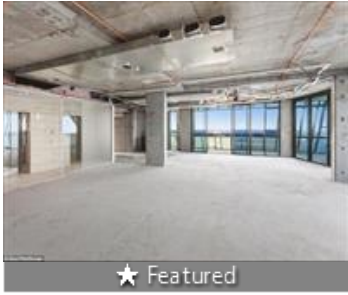

Warehouse / Godown for rent in Mayapuri, New Delhi

1.5 - 2 lacs

★ Featured

Warehouse Cum Office For Rent In Mayapuri, West Delhi

West Delhi, Mayapuri, New Delhi - 110046 (Delhi)

- Area: 3500 SqFeet ▼
- Monthly Rent: 175,000
- Available: Immediate/Ready to move
- Furnished: Unfurnished
- Rate: 50 per SqFeet ^{+10%}

Description

Warehouse cum office for rent in Mayapuri, West Delhi

3500 sft

Stand alone building
Full of ventilation and natural light.
Ample parking space.

Most suitable corporate offices , godown etc.

For details and site viewing please call and refer property code. C08499

Please mention that you saw this ad on PropertyWala.com when you contact.

Features

General

- Power Back-up

Maintenance

- Maintenance Staff

Location

* Location may be approximate

Landmarks

Hotel

Signature Grand (<1km), Taj Palace Hotel-New Delhi (<9km), Radisson Blu-Paschim Vihar (<8km), ITC Maurya-New Delhi (<9km), Golden Tulip Essential West Delhi (<1.. S K Premium Park (<1km), The Ashok (<11km), Sarovar Portico Naraina (<2km), Radisson Blu Hotel New Delhi Dwark... Novotel New Delhi Aerocity Hotel (<... Lemon Tree Premier Delhi Airport (<... Hotel Moments (<9km), Pullman New Delhi Aerocity (<11km), Hotel Regent Continental (<10km), Jagat Inn (<10km), Radisson Blu Plaza Delhi Airport (<13.. HOTEL Marble ARCH (<11km), Red Fox Hotel-Aerocity (<12km), Holiday Inn Express New Delhi Intern... VIVANTA BY TAJ-DWARKA NEW DEL.. Hotel White House (<10km), Hotel Samrat (<12km), ibis New Delhi Aerocity (<12km), Hotel Jivitesh (<10km), FabHotel Twin Tree Naraina (<2km), Punjabi bagh club (<6km), Tulip Inn-Hari Nagar (<1km), Jaypee Siddharth-East Patel Nagar (<... The Janpath Hotel (<14km), Piccadilly Hotel-Janakpuri New Delhi... The Claridges Hotel (<14km), Hotel La Vista (<11km)

Public Transport

Delhi Cantt Railway Station (<2km), Rajori Garden (<4km), Janak Puri East (<5km), Subash Nagar (<3km), Subhash Nagar Metro Station-Gate N.. Hari Nagar Ghanta Ghar (<1km), Kirti Nagar (<6km), Uttam Nagar East Metro Station (<7k.. Dhaula Kuan Metro Station (<8km), Shadipur Metro Station (<7km), Janakpuri West Metro Station Gate N... Ramesh Nagar (<4km), R.R.Hospital (<8km), Rajendra Place (<8km), Peeragarhi Metro Station-Gate No 1 ... Uttam Nagar West Metro Station (<9... Sarai Rohilla (<11km),

Advertiser Details

Amit Dk Vohra

Punjabi Bagh West, New Delhi

mob: 9999141414

tel: 11-45511111

mail:

www.leasingindia.com

Scan QR code to get the contact info on your mobile

[View all properties by Leasing India](#)

Pictures

unfurnished