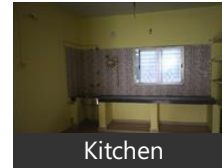

2 Bedroom Independent House for rent in Kadru, Ranchi

12,000

★ Featured

HOUSE FOR RENT

Magistrate Colony Near Gold Gym, Kadru, Kadru, Ranchi...

- Area: 1200 SqFeet ▼
- Bedrooms: Two
- Bathrooms: One
- Floor: First
- Total Floors: Two
- Facing: East
- Furnished: Semi Furnished
- Lease Period: 11 Months
- Monthly Rent: 12,000
- Rate: 10 per SqFeet ^{-5%}
- Age Of Construction: 8 Years
- Available: Immediate/Ready to move

Advertiser Details

Aashayana Star Properties
Aashiyana Star Developers
Broker

Hinoo, Ranchi
mob: 7360000252
tel: +91-651-2252423
mail: aashayanastarproperties@gmail.com
<https://aashyanastarproperty.co.in/>

Scan QR code to get the contact info on your mobile
[View all properties by Aashayana Star Properties](#)

Description

Available house for rent

Bhk 2bhk

Total 1200 sq.ft.

Location- Magistrate colony Near gold gym, kadru

Kitchen 1, Balcony 1, Washroom 2 (1wester)

Rate 12

Floor 1St

For more information contact Aashayana Star Properties

When you contact, don't forget to mention that you saw this ad on PropertyWala.com.

Features

General

- Power Back-up

Exterior

- Reserved Parking
- Visitor Parking

Lot

- Private Terrace
- Balcony

Maintenance

- Maintenance Staff
- Water Softner
- Waste Disposal

Location

* Location may be approximate

Landmarks

Hospitals & Clinics