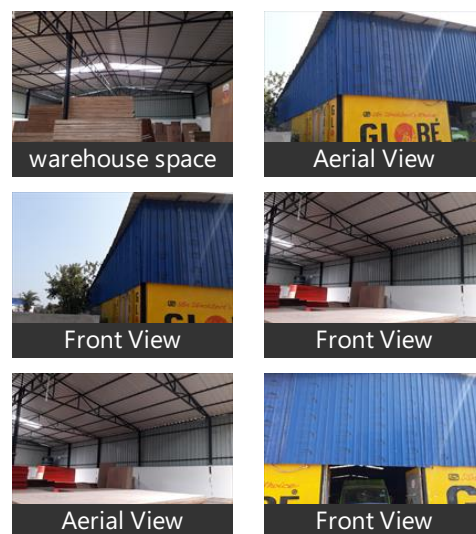

Location

Pictures