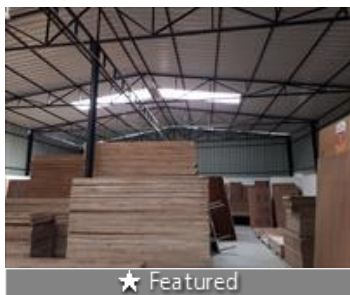

### Warehouse And Godown For Rent Near Ruby Hospital EM Bypass

EM Bypass Ruby Hospital Mor, Ruby Hospital Main Rd, K..

- Area: 5500 SqFeet ▾
- Bathrooms: Two
- Monthly Rent: 136,000
- Rate: 25 per SqFeet
- Age Of Construction: 2 Years
- Available: Immediate/Ready to move

### Description

Warehouse and godown for rent near Ruby Hospital mod and EM Bypass backside to Urbana water electricity Road connectivity is very nice all types of commercial purpose usable property 25 Feet Road 5500 square feet 9500 square feet available for ready to move under working process three properties available 2500 square feet 3000 square feet and 6000 square these area connected to EM Bypass Raspberry connector Prince Anwar Shah road Basanti highway road connectivity is very nice from this area enclosed to airport 25 km distance 15 feet height from this warehouse