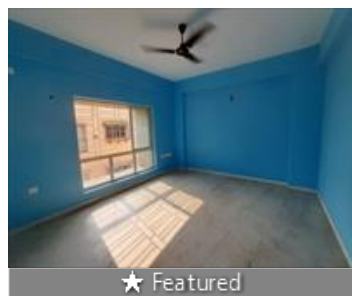

3 Bedroom Apartment / Flat for rent in Kankurgachi, Kolkata

30,000

★ Featured

Flat For Rent At Pearl Exotica, Phool Bagan

Pearl Exotica, Phool Bagan, Near- Phool Bagan Metro W...

- Area: 1430 SqFeet ▾
- Bedrooms: Three
- Bathrooms: Two
- Floor: Third
- Total Floors: Eight
- Facing: South East
- Furnished: Unfurnished
- Lease Period: 36 Months
- Monthly Rent: 30,000
- Rate: 21 per SqFeet ^{-20%}
- Age Of Construction: 6 Years
- Available: Immediate/Ready to move

3 Bedrooms, 2 Bathrooms, 2 Balcony

1430 Sqft

Un Furnished

3rd Floors

Water Storage, Security, Power Backup, Lift Available Etc

Rent -30th Our Brokerage Charge Is 1 Month On Rent

When you contact, don't forget to mention that you found this ad on PropertyWala.com.