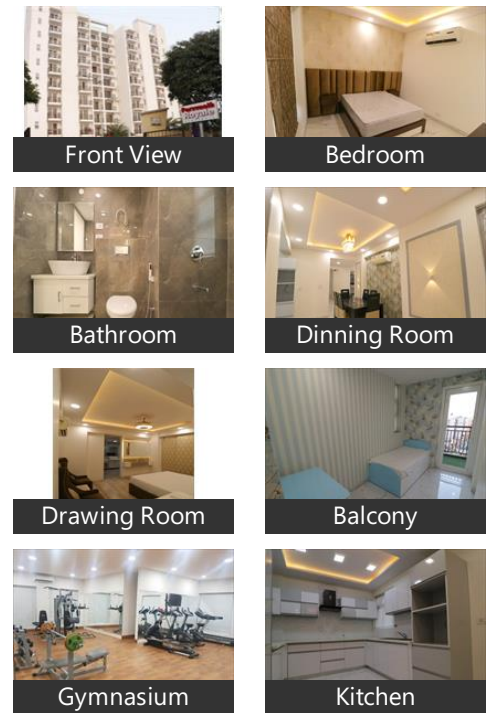

3 Bedroom Apartment / Flat for sale in Parsvnath Royale, NH-22, Panchk... 90 lakhs

3 BHK LUXURY APARTMENT WITH SERVANT ROOM FOR SALE IN PANCHKULA.

Parsvnath Royale, NH-22, Panchkula - 134109 (Chandiga...

- Project/Society: [Parsvnath Royale](#)
- Area: 1854 SqFeet ▾
- Bedrooms: Three
- Bathrooms: Three
- Floor: Fourth
- Total Floors: Nine
- Facing: East
- Furnished: Semi Furnished
- Transaction: New Property
- Price: 9,000,000
- Rate: 4,854 per SqFeet **+5%**
- Age Of Construction: Under Construction
- Possession: Within 3 Months

Description

3 BHK LUXURY APARTMENT WITH SERVANT ROOM FOR SALE IN PANCHKULA.

sector 20 Panchkula 7 Kms from Chandigarh airport

3.5 Kms from ISBT Panchkula

High specification

Modular kitchen

Water through R. O System

Shops for daily needs

A security guard at the gate

Ample Parking Space

When you call, don't forget to mention that you found this ad on PropertyWala.com.

Features

General

- Power Back-up
- Lifts

Lot

- Private Terrace
- Balcony
- Basement
- Corner Location

Exterior

- Reserved Parking
- Visitor Parking
- Servant Quarter
- Swimming Pool
- Park
- Fitness Centre / GYM
- Club / Community Center

Maintenance

- Maintenance Staff
- Water Supply / Storage
- RO System
- Boring / Tube-well
- Rain Water Harvesting
- Waste Disposal

Location

* Location may be approximate

Landmarks

ATM/Bank/Exchange

Uco Bank (<0.5km), Punjab National Bank-Sector 20 (<0... Union Bank of India (<0.5km), Canara Bank - Panchkula Sector 20 (<. South Indian Bank (<0.5km), Canara Bank-Sector 20 (<0.5km), Indian Bank (<0.5km), Indusind Bank (<0.5km), South Indian Bank-Panchkula (<0.5k... ICICI Bank (<0.5km),

Advertiser Details