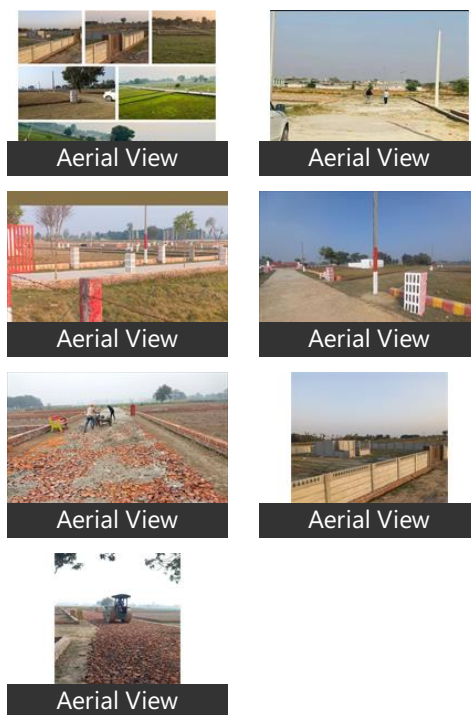

#### Important locations:

1. Matiyari Chauraha: Only 11 kilometers away
2. BBD University: Just 13 kilometers away
3. Tata Motors: Only 8 kilometers away
4. Faizabad Road: Just 8.9 kilometers away
5. Gomti Nagar: Merely 14 kilometers away
6. Malhaur Railway Station: Only 14 kilometers away
7. Gomti Nagar Railway Station: Just 14.5 kilometers away
8. Lucknow High Court: Only 13 kilometers away

#### Land Features

- Freehold Land ■ Plot Boundary Wall
- Society Boundary Wall ■ Corner Plot
- Feng Shui / Vaastu Compliant
- Adjacent to Main Road ■ Park/Green Belt Facing
- Water Connection ■ Electric Connection
- Close to Hospital ■ Close to School
- Close to Shopping Center/Mall

### Pictures

\* Location is approximate