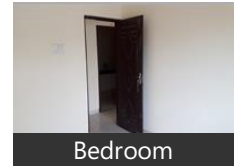

2 Bedroom Apartment / Flat for sale in Mahmoorganj, Varanasi

60 lakhs

2 BHK GROUND FLOOR FURNISHED FLAT WITH SOCIETY PLACE . MAHMOORGANJ , TULSHIPUR MAHMOORGANJ , TULSHIPUR, Mahmoorganj, Varanasi -..

- Area: 1144 SqFeet
- Bedrooms: Two
- Bathrooms: Two
- Floor: Second
- Total Floors: Four
- Facing: East
- Furnished: Semi Furnished
- Transaction: Resale Property
- Price: 6,000,000
- Rate: 5,245 per SqFeet
- Age Of Construction: 1 Years
- Possession: Immediate/Ready to move

Advertiser Details

Rudraksh Property
Navin kumar Sachdeva
Manager

Sigra, Varanasi

Mobile: 8765845271

Phone: +91-895-7563804

Email: rudrakshproperty90@gmail.com

https://www.google.co.in/webhp?source=

Scan QR code to get the contact info on your mobile
[View all properties by Rudraksh Property](#)

Description

Ground floor flat 1144 sq fit . 400 sq fit open space .

Open car parking space .

Bank loan available .

Location ..... Mahmoorganj , tulshipur near taradham colony .

Please mention that you saw this ad on PropertyWala.com when you call.

Features

Security

- Fire Alarm

Exterior

- Visitor Parking

Interior

- Feng Shui / Vaastu Compliant

Maintenance

- Boring / Tube-well
- Rain Water Harvesting
- Waste Disposal

Location

* Location may be approximate

Landmarks

Restaurant & Shops