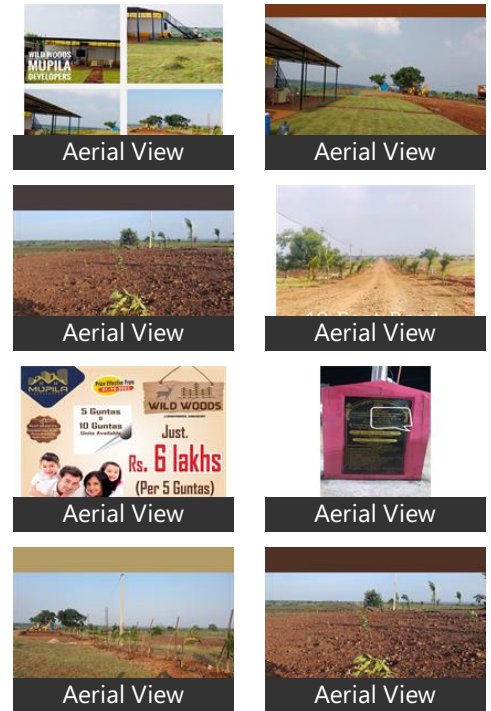

Agricultural Plot / Land for sale in Narayankhed, Medak

6 lakhs

WILDWOODS FARMLPLOTS

WILDWOODS FARMLANDS, Kangti Mandal, Narayankhe...

- Area: 605 SqYards ▾ ■ Facing: East
- Transaction: New Property ■ Price: 600,000
- Rate: 992 per SqYard ^{-5%}
- Possession: Immediate/Ready to move

Advertiser Details

Mupila Developers

BN Reddy Nagar, Hyderabad

mob: 8977797841

tel: 9000763201

mail: www.propertywala.com/U698104256

Scan QR code to get the contact info on your mobile

Description

Grab the opportunity of buying 5 Guntas or 605 sq.yds for 6 Lakhs Only. Land will only Double it's Value.

Wild Woods @Bheemra (Village)

270 Acres FARM LAND Project Located near to NARAYANKHED,SANGAREDDY(District)

LOCATION HIGHLIGHTS :

- 25 minutes drive to NIMZ
- 25 minutes drive to BIDAR Airport
- 25 minutes drive to BIDAR Railway station
- 25 minutes drive to NH 161 (Nanded Highway)
- 20 minutes drive to Narayankhed town

PROJECT HIGHLIGHTS:

- A Mega 270 Acres & above Farm Land combined with Resort facilities.
- Club Membership Free.
- Clear title & Spot registration.
- Patta Passbook & Rythubandhu.
- 33' & 20' wide internal roads.
- Mahogany plantation.
- Fruit & Vegetable Farming.
- Drip irrigation system with storage system.
- Entire land secured with barbed fencing.
- Geo-tagging.
- CCTV Surveillance.

When you call, don't forget to mention that you found this ad on PropertyWala.com.

Features

Land Features

- Clear Title ■ Freehold Land ■ Plot Boundary Wall
- Society Boundary Wall ■ Corner Plot
- Feng Shui / Vaastu Compliant
- Club / Community Center ■ Adjacent to Main Road
- Park/Green Belt Facing ■ Water Connection
- Electric Connection

Location

* Location may be approximate

Landmarks

Restaurant & Shops