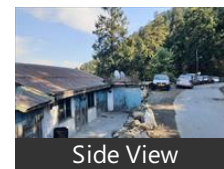

Residential Plot / Land for sale in Mashobra, Shimla

3.8 crores

38 Biswas Plot For Sale In Mashobra Shimla HP

Mashobra Shimla HP, Mashobra, Shimla - 171007 (Hima...

- Area: 16000 SqFeet ▼ ■ Facing: East
- Transaction: New Property ■ Price: 38,000,000
- Rate: 2,375 per SqFeet
- Possession: Immediate/Ready to move

Advertiser Details

Properties in Shimla
Property Agent / Broker / Consultant

Sanjauli, Shimla

mob: 9218227123
tel: _____

mail: propertiesinshimla1@gmail.com
www.propertywala.com/mv-real-estate

Scan QR code to get the contact info on your mobile

[View all properties by MV Real Estate](#)

Description

38 Biswas Plot For Sale

Location - Mashobra Shimla

Drive in

Usable for Hotel & Villas

Price - 3.80 Cr

Please mention that you found this ad on PropertyWala.com when you call.

Features

Land Features

- Clear Title ■ Freehold Land ■ Corner Plot
- Water Connection ■ Electric Connection
- Close to Hospital ■ Close to School
- Close to Shopping Center/Mall

Location

* Location may be approximate

Landmarks

Public Transport

Mashobra Chowk Bus Stop (<1km), Mashobra 1 Bus Stand (<2km), Mashobra II Bus Stop (<2km)

Accommodation

Himalayan Vacation Rentals (<1km), Himalayan Retreats (<1km), Sabina Orchards (<2km), Oyo Home 17349 Valley View 2bhk (<. Asharfi Mashobra-Homestaydaddy (... Mystic Heights (<2km)

ATM/Bank/Exchange

HP State Cooperative Bank Limited (... Vakrangee (<1km), Indian Bank (<1km), H. P. State Co-Operative Bank (<2km Bank of Baroda (<2km), Punjab National Bank (<3km), Uco Bank-Dhalli (<4km), State Bank of India (<4km), Uco Bank-Kufri (<5km), The Himachal pradesh State Co-Ope...

Hotel