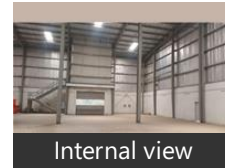

Pictures

Internal view