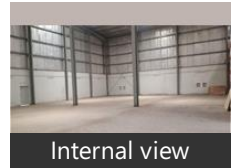

### Description

PEB warehouse  
Current status: Ready to move.  
Internal flooring: Trimix ; Floor load Capacity: 4 ton/sq. mtr.  
External flooring: Concrete flooring  
Eve height - 40 ft. & Centre height 45 ft.  
Dock nos 4: , Dock height: Ground Level  
Ventilation: Turbo Vents  
Guard room  
Toilets

### Pictures

Internal view

Internal view