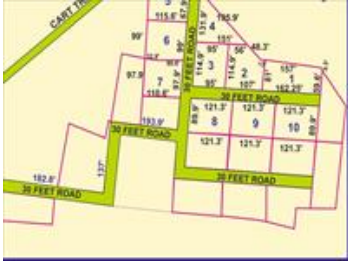

Residential Plot / Land for sale in Khurja, Bulandshahar

3.41 lakhs

Residential Plot For Sale In Bulandshahar
Khurja Junction, Khurja, Bulandshahar - 203132 (Uttar Pra..

- Area: 50 SqYards ▾ ■ Facing: North East
- Transaction: New Property ■ Price: 340,900
- Rate: 6,818 per SqYard **-15%**
- Possession: Immediate/Ready to move