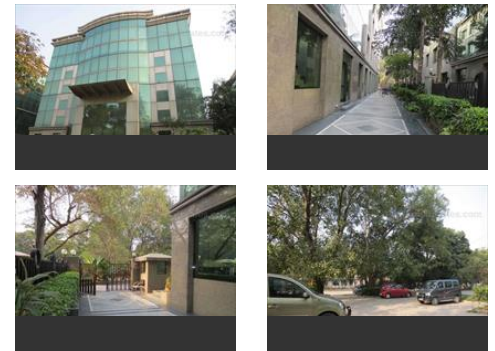

Pictures

Explore

[Similar Properties](#)

[Properties in Okhla Ind Estate Phase-III, New Delhi](#)

[Projects in New Delhi](#)

[Brokers in New Delhi](#)

More Information

Report a problem with this listing

Is this property no longer available or has incorrect information?

[Report it!](#)

Disclaimer: All information is provided by advertisers and should be verified independently before entering into any transaction. You may visit the relevant RERA website of your state to verify the details of this property. PropertyWala.com is only an advertising platform to help connect buyers and sellers and is not a party to any transactions, nor shall be responsible or liable to resolve any disputes between them.