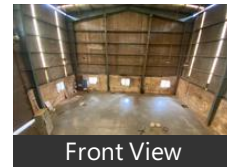

Description

Available Industrial premises Rental Basic: At Addl Patalganga MIDC

Description of Property

Location of the Premises: At Additional Patalganga MIDC

Plot Area : 1,000 sq mtr

Covered Area: Mezzanine:2,500 sq. ft , Shed: 7,500 sq. ft Total area: 10,000 sq.ft.

Expected Rent: 1,80,000/-

Facilities Available: 10HP Power Connection, 24 X 7 MIDC Water Supply, Office Space, Washroom

When you contact us, please mention that you saw this ad on Property Wala

When you call, please mention that you saw this ad on PropertyWala.

Front View

Front View

Front View

Front View

Front View

Front View

Front View

Front View