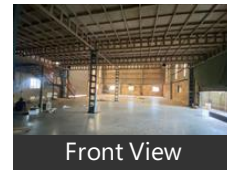

Industrial Building for rent in Patal Ganga, Navi Mumbai

1.8 lakh

★ Featured

Available Industrial Premises Rental Basic: At Addl Patalganga MIDC

Additional Patalganga, Patal Ganga, Navi Mumbai (Mah...

- Area: 10000 SqFeet
- Floor: Ground
- Facing: East
- Lease Period: 60 Months
- Rate: 18 per SqFeet -5%
- Age Of Construction: 5 Years
- Available: Immediate/Ready to move
- Bathrooms: Two
- Total Floors: One
- Furnished: Unfurnished
- Monthly Rent: 180,000

Advertiser Details

Unique Associates
R D Shetty
Consultant
Taloje MIDC, Navi Mumbai
mob: 8425917857
tel: +91-22-69523679
mail: rdshetty11@yahoo.com
propertywala.com/unique-associates-mumbai

Scan QR code to get the contact info on your mobile
[View all properties by Unique Associates](#)

Description

Available Industrial premises Rental Basic: At Addl Patalganga MIDC

Description of Property

Location of the Premises: At Additional Patalganga MIDC

Plot Area : 1,000 sq mtr

Covered Area: Mezzanine:2,500 sq. ft , Shed: 7,500 sq. ft Total area: 10,000 sq.ft.

Expected Rent: 1,80,000/-

Facilities Available: 10HP Power Connection, 24 X 7 MIDC Water Supply, Office Space, Washroom

When you contact us, please mention that you saw this ad on Property Wala

When you call, please mention that you saw this ad on PropertyWala.

Location

* Location may be approximate

Landmarks

Nearby Localities

[Rasayni](#)

* All distances are approximate

Pictures

Explore

[Similar Properties](#)

[Properties in Patal Ganga, Navi Mumbai](#)

[Projects in Navi Mumbai](#)

[Brokers in Navi Mumbai](#)

More Information

Report a problem with this listing

Is this property no longer available or has incorrect information?

[Report it!](#)