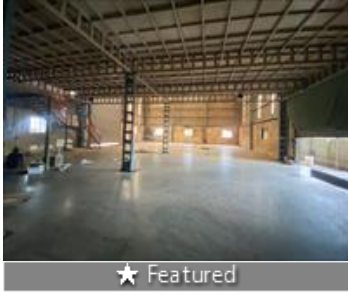

Industrial Building for rent in Patal Ganga, Navi Mumbai

1.8 lakh

★ Featured

Available Industrial Premises Rental Basic: At Addl Patalganga MIDC

Additional Patalganga, Patal Ganga, Navi Mumbai (Mah...

- Area: 10000 SqFeet
- Floor: Ground
- Facing: East
- Lease Period: 60 Months
- Rate: 18 per SqFeet -5%
- Age Of Construction: 5 Years
- Available: Immediate/Ready to move
- Bathrooms: Two
- Total Floors: One
- Furnished: Unfurnished
- Monthly Rent: 180,000

Description

Available Industrial premises Rental Basic: At Addl Patalganga MIDC

Description of Property

Location of the Premises: At Additional Patalganga MIDC

Plot Area : 1,000 sq mtr

Covered Area: Mezzanine:2,500 sq. ft , Shed: 7,500 sq. ft Total area: 10,000 sq.ft.

Expected Rent: 1,80,000/-

Facilities Available: 10HP Power Connection, 24 X 7 MIDC Water Supply, Office Space, Washroom

When you contact us, please mention that you saw this ad on Property Wala

When you call, please mention that you saw this ad on PropertyWala.