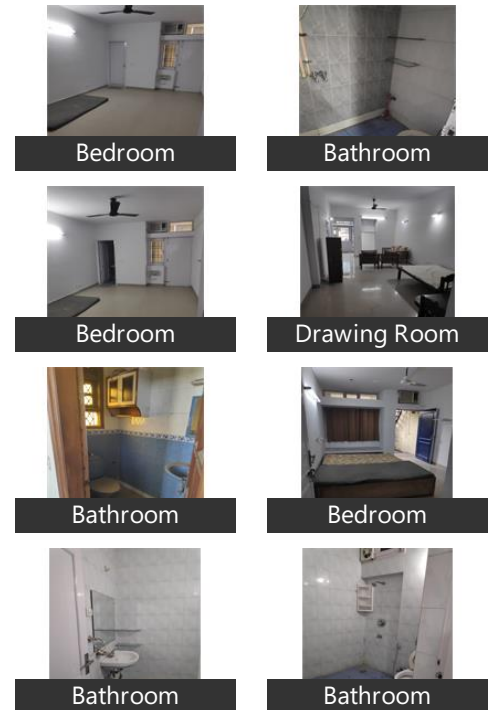

Pictures

Explore

- [Similar Properties](#)
- [Properties in South Extension, New Delhi](#)
- [Projects in New Delhi](#)
- [Brokers in New Delhi](#)

More Information

Report a problem with this listing

Is this property no longer available or has incorrect information?
[Report it!](#)

Disclaimer: All information is provided by advertisers and should be verified independently before entering into any transaction. PropertyWala.com is only an advertising platform to help connect buyers and sellers and is not a party to any transactions, nor shall be responsible or liable to resolve any disputes between them.