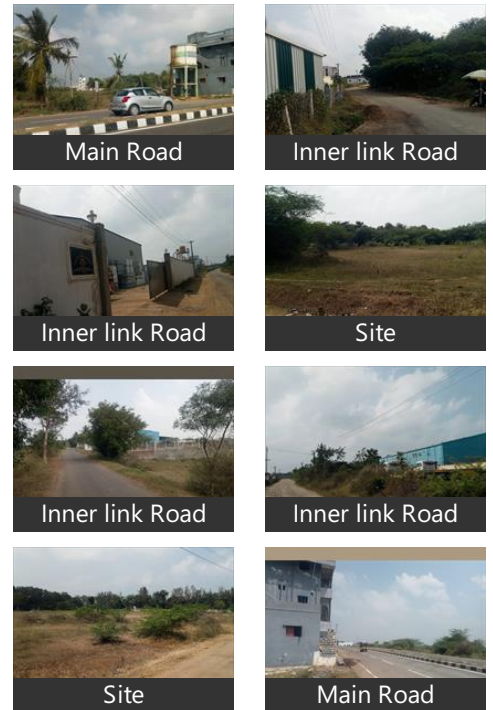

Pictures

Main Road

Inner link Road

Inner link Road

Site

Inner link Road

Inner link Road

Site

Main Road