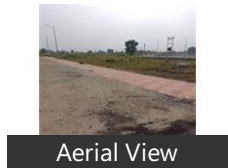

Residential Plot / Land for sale in Kharsoli, Nagpur

12 lakhs

NMRDA Sanctioned With RL Plots For Sale Kharsoli Nagpur

Besa Road, Kharsoli, Nagpur - 441204 (Maharashtra)

- Area: 1000 SqFeet ▾
- Facing: East
- Transaction: New Property
- Price: 1,200,000
- Rate: 1,200 per SqFeet **-5%**
- Possession: Within 1 Year

Description

Dear sir/ mam
Our new layout launching at, mouza kharsoli , nagpur
60 ft road touch & gaothan touch layout. Near by area besa, velahari,pipla, shankarpur

Nmrda approved with rera registred and rl.
Commercial & residential plots
@ 1200/- sqft

Bank finance available.
Booking open

Please mention that you found this ad on PropertyWala.com when you call.

Location

Advertiser Details

Earth Infra
Kishor Raut

Besa, Nagpur
mob: 9075441752

tel:
mail:

www.propertywala.com/earth-infra

Scan QR code to get the contact info on your mobile

[View all properties by Earth Infra](#)

Pictures

* Location may be approximate

Landmarks

Nearby Localities

[Outer Ring Road](#), [Velahari](#)

* All distances are approximate

Explore

[Similar Properties](#)

[Properties in Kharsoli, Nagpur](#)

[Projects in Nagpur](#)

[Brokers in Nagpur](#)

More Information

Report a problem with this listing

Is this property no longer available or has incorrect information?

[Report it!](#)

Disclaimer: All information is provided by advertisers and should be verified independently before entering into any transaction. You may visit the relevant RERA website of your state to verify the details of this property. PropertyWala.com is only an advertising platform to help connect buyers and sellers and is not a party to any transactions, nor shall be responsible or liable to resolve any disputes between them.