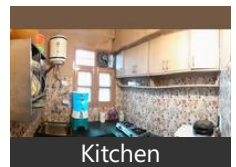

1 Bedroom Apartment / Flat for sale in Bharari, Shimla

45 lakhs

Fully Furnished 1 Bhk Flat For Sale At Bharari Shimla Hp

Bharari Hill Top Shimla HP, Bharari, Shimla - 171001 (Him

- Area: 500 SqFeet ▼
- Bedrooms: One
- Bathrooms: Two
- Floor: First
- Total Floors: Four
- Facing: North East
- Furnished: Furnished
- Transaction: Resale Property
- Price: 4,500,000
- Rate: 9,000 per SqFeet +15%
- Age Of Construction: 3 Years
- Possession: Immediate/Ready to move

Description

1 Bhk Fully furnished Flat For Sale
Covered Area - 500 Sq ft
Location - Bharari Shimla
Drive in
Only 3 km From Mall road Shimla
Usable for Home Stay and B&B
Price - 45 Lakhs

Don't forget to mention that you saw this ad on PropertyWala.com, when you call.

Features

Lot

- Corner Location

Interior

- Woodwork

Location

* Location may be approximate

Landmarks

Hotel