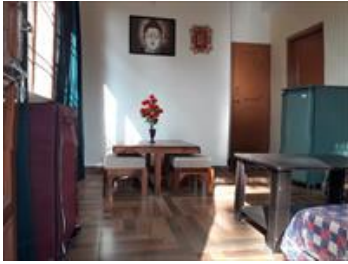

1 Bedroom Apartment / Flat for sale in Bharari, Shimla

45 lakhs

Fully Furnished 1 Bhk Flat For Sale At Bharari Shimla Hp

Bharari Hill Top Shimla HP, Bharari, Shimla - 171001 (Him

- Area: 500 SqFeet ▼
- Bedrooms: One
- Bathrooms: Two
- Floor: First
- Total Floors: Four
- Facing: North East
- Furnished: Furnished
- Transaction: Resale Property
- Price: 4,500,000
- Rate: 9,000 per SqFeet +15%
- Age Of Construction: 3 Years
- Possession: Immediate/Ready to move