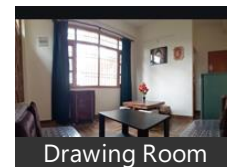

1 Bedroom Apartment / Flat for sale in Bharari, Shimla

45 lakhs

Fully Furnished 1 Bhk Flat For Sale At Bharari Shimla Hp

Bharari Hill Top Shimla HP, Bharari, Shimla - 171001 (Him

- Area: 500 SqFeet ▼
- Bedrooms: One
- Bathrooms: Two
- Floor: First
- Total Floors: Four
- Facing: North East
- Furnished: Furnished
- Transaction: Resale Property
- Price: 4,500,000
- Rate: 9,000 per SqFeet +15%
- Age Of Construction: 3 Years
- Possession: Immediate/Ready to move

Description

1 Bhk Fully furnished Flat For Sale
Covered Area - 500 Sq ft
Location - Bharari Shimla
Drive in
Only 3 km From Mall road Shimla
Usable for Home Stay and B&B
Price - 45 Lakhs

Don't forget to mention that you saw this ad on PropertyWala.com, when you call.

Features

Lot

- Corner Location

Interior

- Woodwork

Location

* Location may be approximate

Landmarks

Hotel