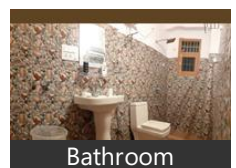

1 Bedroom Apartment / Flat for sale in Bharari, Shimla

45 lakhs

Fully Furnished 1 Bhk Flat For Sale At Bharari Shimla Hp

Bharari Hill Top Shimla HP, Bharari, Shimla - 171001 (Him

- Area: 500 SqFeet ▼
- Bedrooms: One
- Bathrooms: Two
- Floor: First
- Total Floors: Four
- Facing: North East
- Furnished: Furnished
- Transaction: Resale Property
- Price: 4,500,000
- Rate: 9,000 per SqFeet +15%
- Age Of Construction: 3 Years
- Possession: Immediate/Ready to move

Description

1 Bhk Fully furnished Flat For Sale
Covered Area - 500 Sq ft
Location - Bharari Shimla
Drive in
Only 3 km From Mall road Shimla
Usable for Home Stay and B&B
Price - 45 Lakhs

Don't forget to mention that you saw this ad on PropertyWala.com, when you call.

Features

Lot

- Corner Location

Interior

- Woodwork

Location

* Location may be approximate

Landmarks

Hotel