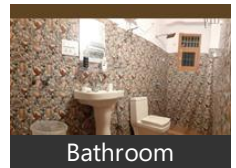

1 Bedroom Apartment / Flat for sale in Bharari, Shimla

45 lakhs

Fully Furnished 1 Bhk Flat For Sale At Bharari Shimla Hp

Bharari Hill Top Shimla HP, Bharari, Shimla - 171001 (Him

- Area: 500 SqFeet ▼
- Bedrooms: One
- Bathrooms: Two
- Floor: First
- Total Floors: Four
- Facing: North East
- Furnished: Furnished
- Transaction: Resale Property
- Price: 4,500,000
- Rate: 9,000 per SqFeet +15%
- Age Of Construction: 3 Years
- Possession: Immediate/Ready to move

Description

1 Bhk Fully furnished Flat For Sale
Covered Area - 500 Sq ft
Location - Bharari Shimla
Drive in
Only 3 km From Mall road Shimla
Usable for Home Stay and B&B
Price - 45 Lakhs

Don't forget to mention that you saw this ad on PropertyWala.com, when you call.

Features

Lot

- Corner Location

Interior

- Woodwork

Location

* Location may be approximate

Landmarks

Hotel