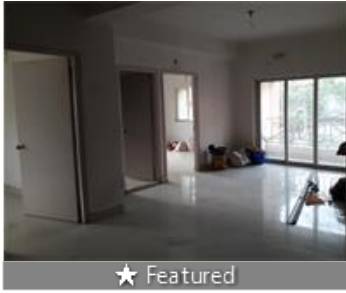

3 Bedroom Apartment / Flat for sale in Purbachal, Kolkata

90 lakhs

★ Featured

Flate For Sale Near Purvanchal Harisabha Complex With Parking

Harisabha Purbachal Main Road, Purbachal, Kolkata - 70...

- Area: 1365 SqFeet
- Bedrooms: Three
- Bathrooms: Two
- Floor: Fourth
- Total Floors: Eight
- Furnished: Unfurnished
- Transaction: New Property
- Price: 9,000,000
- Rate: 6,593 per SqFeet
- Age Of Construction: 4 Years
- Possession: Immediate/Ready to move