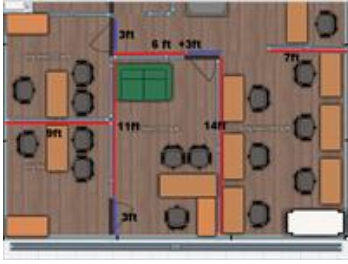

Office Space for rent in Sarkhej, Ahmedabad

15,001-20,000