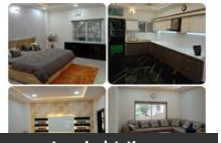

Aerial View