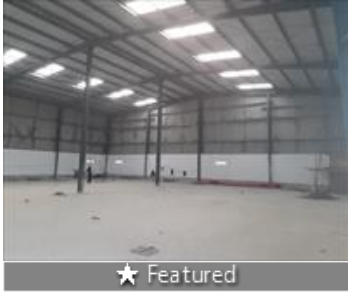

Warehouse / Godown for rent in Dankuni, Hooghly-Chinsura

68,000

★ Featured

Warehouse In Dankuni, Hooghly

Dankuni, Hooghly, West Bengal, Dankuni, Hooghly-Chins..

- Area: 4000 SqFeet ▾
- Bathrooms: Four
- Floor: Ground
- Total Floors: One
- Facing: East
- Furnished: Furnished
- Lease Period: 36 Months
- Monthly Rent: 68,000
- Rate: 17 per SqFeet +5%
- Age Of Construction: 1 Years
- Available: Immediate/Ready to move

Description

4000 Sq. Ft. Modern World Class Warehouse/Godown for rent in Dankuni, Hooghly with dock level, double height and wide frontage in very attractive rate. Property is on road in an Industrial complex very suitable for set up of Industry, Commercial, Multipurpose & Warehouse and can be customized according to the requirements, this warehouse is perfectly suitable for manufacturing unit and for storing all types of goods having lots of space for heavy vehicle parking, Labour quarter, Toilet and other facilities such as Reserved Parking, Security, Vaastu Compliant, Visitor Parking, Fire fighting Equipped, Cement flooring to avoid termites, Waste Disposal etc. 24x7 security services, wide entry gate, skilled labour is available. The property is situated nearby NH-2, Durgapur Expressway and is at 15 minutes walking distance from Dankuni Toll Plaza, 24 hour Water & Electricity, Bank, ATM and Hospitals are also available. For Immediate Finalization, more details and inspection please contact- Win world real estate(Web-Winworldrealestate).