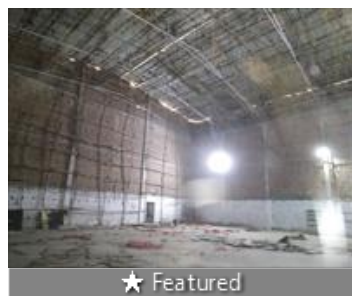

Warehouse / Godown for rent in Nazirabad, Kolkata

3.2 lakhs

★ Featured

WAREHOUSE RENT Near EM BYPAS Ruby Hospital More

Ruby Hospital More Anandapur Nazirabad Main Road, N.

- Area: 10600 SqFeet ▼
- Bathrooms: Two
- Facing: North East
- Furnished: Unfurnished
- Lease Period: 36 Months
- Monthly Rent: 320,000
- Rate: 30 per SqFeet +5%
- Age Of Construction: 4 Years
- Available: Immediate/Ready to move