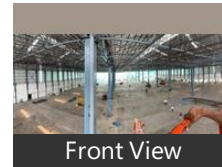

Industrial Building for rent in Patal Ganga, Navi Mumbai

25 lakhs

Available Industrial Premises Rental Basic: At Patalganga

Pataganga, Patal Ganga, Navi Mumbai (Maharashtra)

- Area: 100000 SqFeet ▾
- Floor: Basement
- Facing: East
- Lease Period: 1 Months
- Rate: 25 per SqFeet **+30%**
- Age Of Construction: Under Construction
- Available: Immediate/Ready to move
- Bathrooms: One
- Total Floors: One
- Furnished: Unfurnished
- Monthly Rent: 2,500,000

Description

Description of Property

Location of the Premises: At Patalganga

Covered Area: 1,00,00 sq ft

Expected Rent: 25,00,000/-

Facilities Available: Fire Sprinkler, CCTV, 10ft Boundary Wall Fire hydrant already Installed

Height: 40 ft center, 34 ft shoulder, Power 3 Phase,

Floor Load : Floor load bearing capacity of 5 tons per sq mtr

When you contact us, please mention that you saw this ad on Property Wala

When you call, don't forget to mention that you saw this ad on PropertyWala.com.

Location

* Location may be approximate

Landmarks

Nearby Localities

[Rasayni](#)

* All distances are approximate

Explore

[Similar Properties](#)

[Properties in Patal Ganga, Navi Mumbai](#)

[Projects in Navi Mumbai](#)

[Brokers in Navi Mumbai](#)

More Information

Advertiser Details

Unique Associates
R D Shetty
Consultant
Taloje MIDC, Navi Mumbai
mob: 8425917857
tel: +91-22-69523679
mail: rdshetty11@yahoo.com
propertywala.com/unique-associates-mumbai

Scan QR code to get the contact info on your mobile

[View all properties by Unique Associates](#)

Pictures

Front View

Report a problem with this listing

Is this property no longer available or has incorrect information?

[Report it!](#)