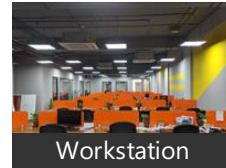

[View all properties by Adcon Realty](#)

Description

"Your Vision , Our Expertise", Manage Your Work from our excellent office , Where Every Detail Reflects Excellence.

Experience Hassle free work at our Fully Furnished Commercial Office on Dhole Patil Road , Pune. With 7,211 sq. ft of space , it's got 90 Workstations , 4 Cabins , Reception with Waiting Area , Conference Room , Meeting Room , Pantry , Server room , 4 Private Male and Female Washroom.

Our place is Well maintained, with Ample Parking , Comfy sofas in the Reception , Fully Air conditioning and High speed internet.

Perfect for your business needs!

For more info, just click on Contact button!

* All distances are approximate

Pictures

Workstation

Workstation

Workstation

Conference room

Waiting Area

Bathroom