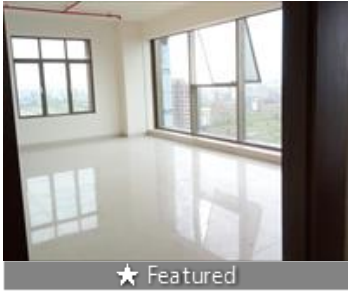

Office Space for rent in E M Bypass Extension, Kolkata

1.1 Lakh

Comercial Office Space For Rent In Em Bypass Ruby Kasba Highland Park Ajay Nagar
EM BYPASS And Rasbihari Connector, E M Bypass Extens...

- Area: 2000 SqFeet
- Bathrooms: Two
- Furnished: Semi Furnished
- Lease Period: 36 Months
- Monthly Rent: 110,000
- Rate: 55 per SqFeet
- Age Of Construction: 1 Years
- Available: Immediate/Ready to move