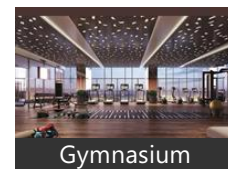

Pictures

Floor Plans

Project Pictures

* These pictures are of the project and might not represent the property

Project Floor Plans

Wecare Pathlab (<2km), Facestudio Clinics (<2km), Krishn Naturopathy & Neurotherapy...
Aadit Physiotherapy Clinic (<2km), Dr. Pratibha Dental Clinic (<2km), Drugless Healthcare Centre (<2km),
Health Care Hub (<2km), Blue Angel Eye Solution (<2km), Metropolis Healthcare (<2km), Satyam Clinic (<2km),
Ourphysio (<2km), Dr Puneet Bhardwaj Clinic (<2km), Xcellence Dental Care (<2km)