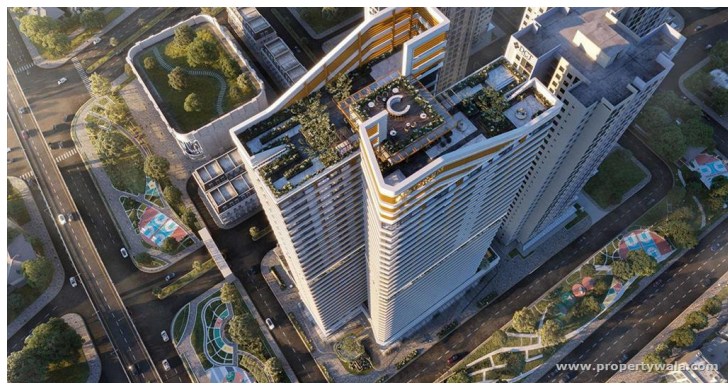

Mantra Magnus - Mundhwa, Pune

7-acre township featuring lavish residences.

Mantra Magnus is located in the heart of Mundhwa, Pune offers 2,3&4 BHK apartments with various facilities.

- Project ID: J292420311
- Builder: Mantra Properties
- Location: Mantra Magnus, Mundhwa, Pune - 411036 (Maharashtra)
- Completion Date: Dec, 2028
- Status: Started

Description

Mantra Magnus is located in the heart of Mundhwa, Pune offers 2,3&4 BHK apartments ranging from 832-1150 sqft. It is spread over an area of 7 acres of land. It consists of 7 buildings with 22 floors and 224 units to offer. The project offers a coveted lifestyle, located conveniently in a posh area near Pune International Airport and the railway station, with easy access to major employment centers and upcoming commercial hubs.