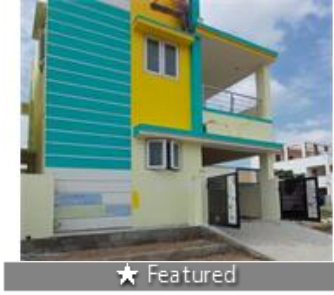

3 Bedroom Independent House for sale in Mettupalayam, Coimbatore

30 lakhs

HILL VIEW RESIDENCY

KURUMBANUR, Mettupalayam, Coimbatore - 641301 (Ta.

- Area: 1000 SqFeet ▾
- Bathrooms: Three
- Total Floors: One
- Furnished: Unfurnished
- Price: 3,000,000
- Rate: 3,000 per SqFeet **+10%**
- Age Of Construction: Under Construction
- Possession: Within 3 Months
- Bedrooms: Three
- Floor: Ground
- Facing: North East
- Transaction: New Property

Description

FEATURES

- * Fully fenced Boundaries
- * Vasthu Completed
- * 25 feet tar road facility
- * College, School, Hospital and Bank near this land
- * 24 hours Bus facilities

NEIGHBOURHOOD

- Savitha Hospital
- Near Mettupalayam Bus stop
- Metro Matriculation School
- GHS School
- Reliance Bank
- SVGV Matriculation School
- Brindavan Matriculation School