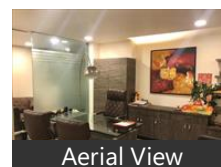

Aerial View