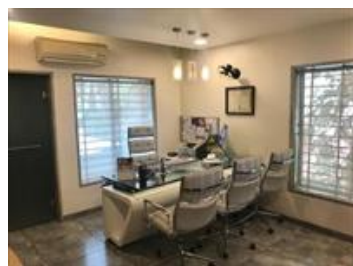

Office Space for rent in Palasia, Indore

75,000

Fully Furnished Office Available For Rent At Greater Kailash Road, Indore

Pala, Palasia, Indore - 452001 (Madhya Pradesh)

- Area: 1650 SqFeet
- Bathrooms: Two
- Floor: First
- Total Floors: Three
- Facing: West
- Furnished: Furnished
- Lease Period: 12 Months
- Monthly Rent: 75,000
- Rate: 45 per SqFeet +20%
- Age Of Construction: 5 Years
- Available: Immediate/Ready to move

Asking Rent: 75000

Office Area: 1650 sq.ft

Configuration: Fully Furnished office for rent

Remarks: 1Boss Cabin, 2washroom, 1pantry , 10 to 12 workstation.

Facing: West facing

Parking: Available parking space