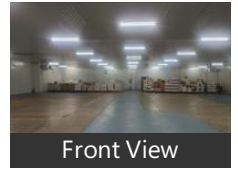

Industrial Building for rent in Kalmaboli, Navi Mumbai

3.84 lakhs

Available Industrial Premises Rental Basic: At Kalmaboli

Kalmaboli, Kalmaboli, Navi Mumbai - 410218 (Maharash..

- Area: 12000 SqFeet ▼
- Bathrooms: Two
- Floor: Ground
- Total Floors: One
- Furnished: Unfurnished
- Monthly Rent: 384,000
- Rate: 32 per SqFeet **+35%**
- Age Of Construction: 1 Years
- Available: Immediate/Ready to move

Advertiser Details

Scan QR code to get the contact info on your mobile
[View all properties by Unique Associates](#)

Description

Available Industrial premises Rental Basic: At Kalmaboli

Description of Property

Location of the Premises: At Kalmaboli

Covered Area : 12,000sq ft

Expected Rent: 3,84,000/-

Facilities Available:20 Hp Power Connection , Water supply Drainage

When you call, don't forget to mention that you saw this ad on PropertyWala.com.

Location

Pictures

Front View

* Location may be approximate

Landmarks

Nearby Localities

[Kamothe](#), [Roadpali](#), [Road Pali Village](#), [Khandeshwar](#), [Kharghar Sector -10](#), [New Panvel East Sector-5](#), [Kharghar Sector-2](#)

* All distances are approximate

Explore

[Similar Properties](#)

[Properties in Kalmaboli, Navi Mumbai](#)

[Projects in Navi Mumbai](#)

[Brokers in Navi Mumbai](#)

More Information

Report a problem with this listing

Is this property no longer available or has incorrect information?

[Report it!](#)

Disclaimer: All information is provided by advertisers and should be verified independently before entering into any transaction. You may visit the relevant RERA website of your state to verify the details of this property. PropertyWala.com is only an advertising platform to help connect buyers and sellers and is not a party to any transactions, nor shall be responsible or liable to resolve any disputes between them.